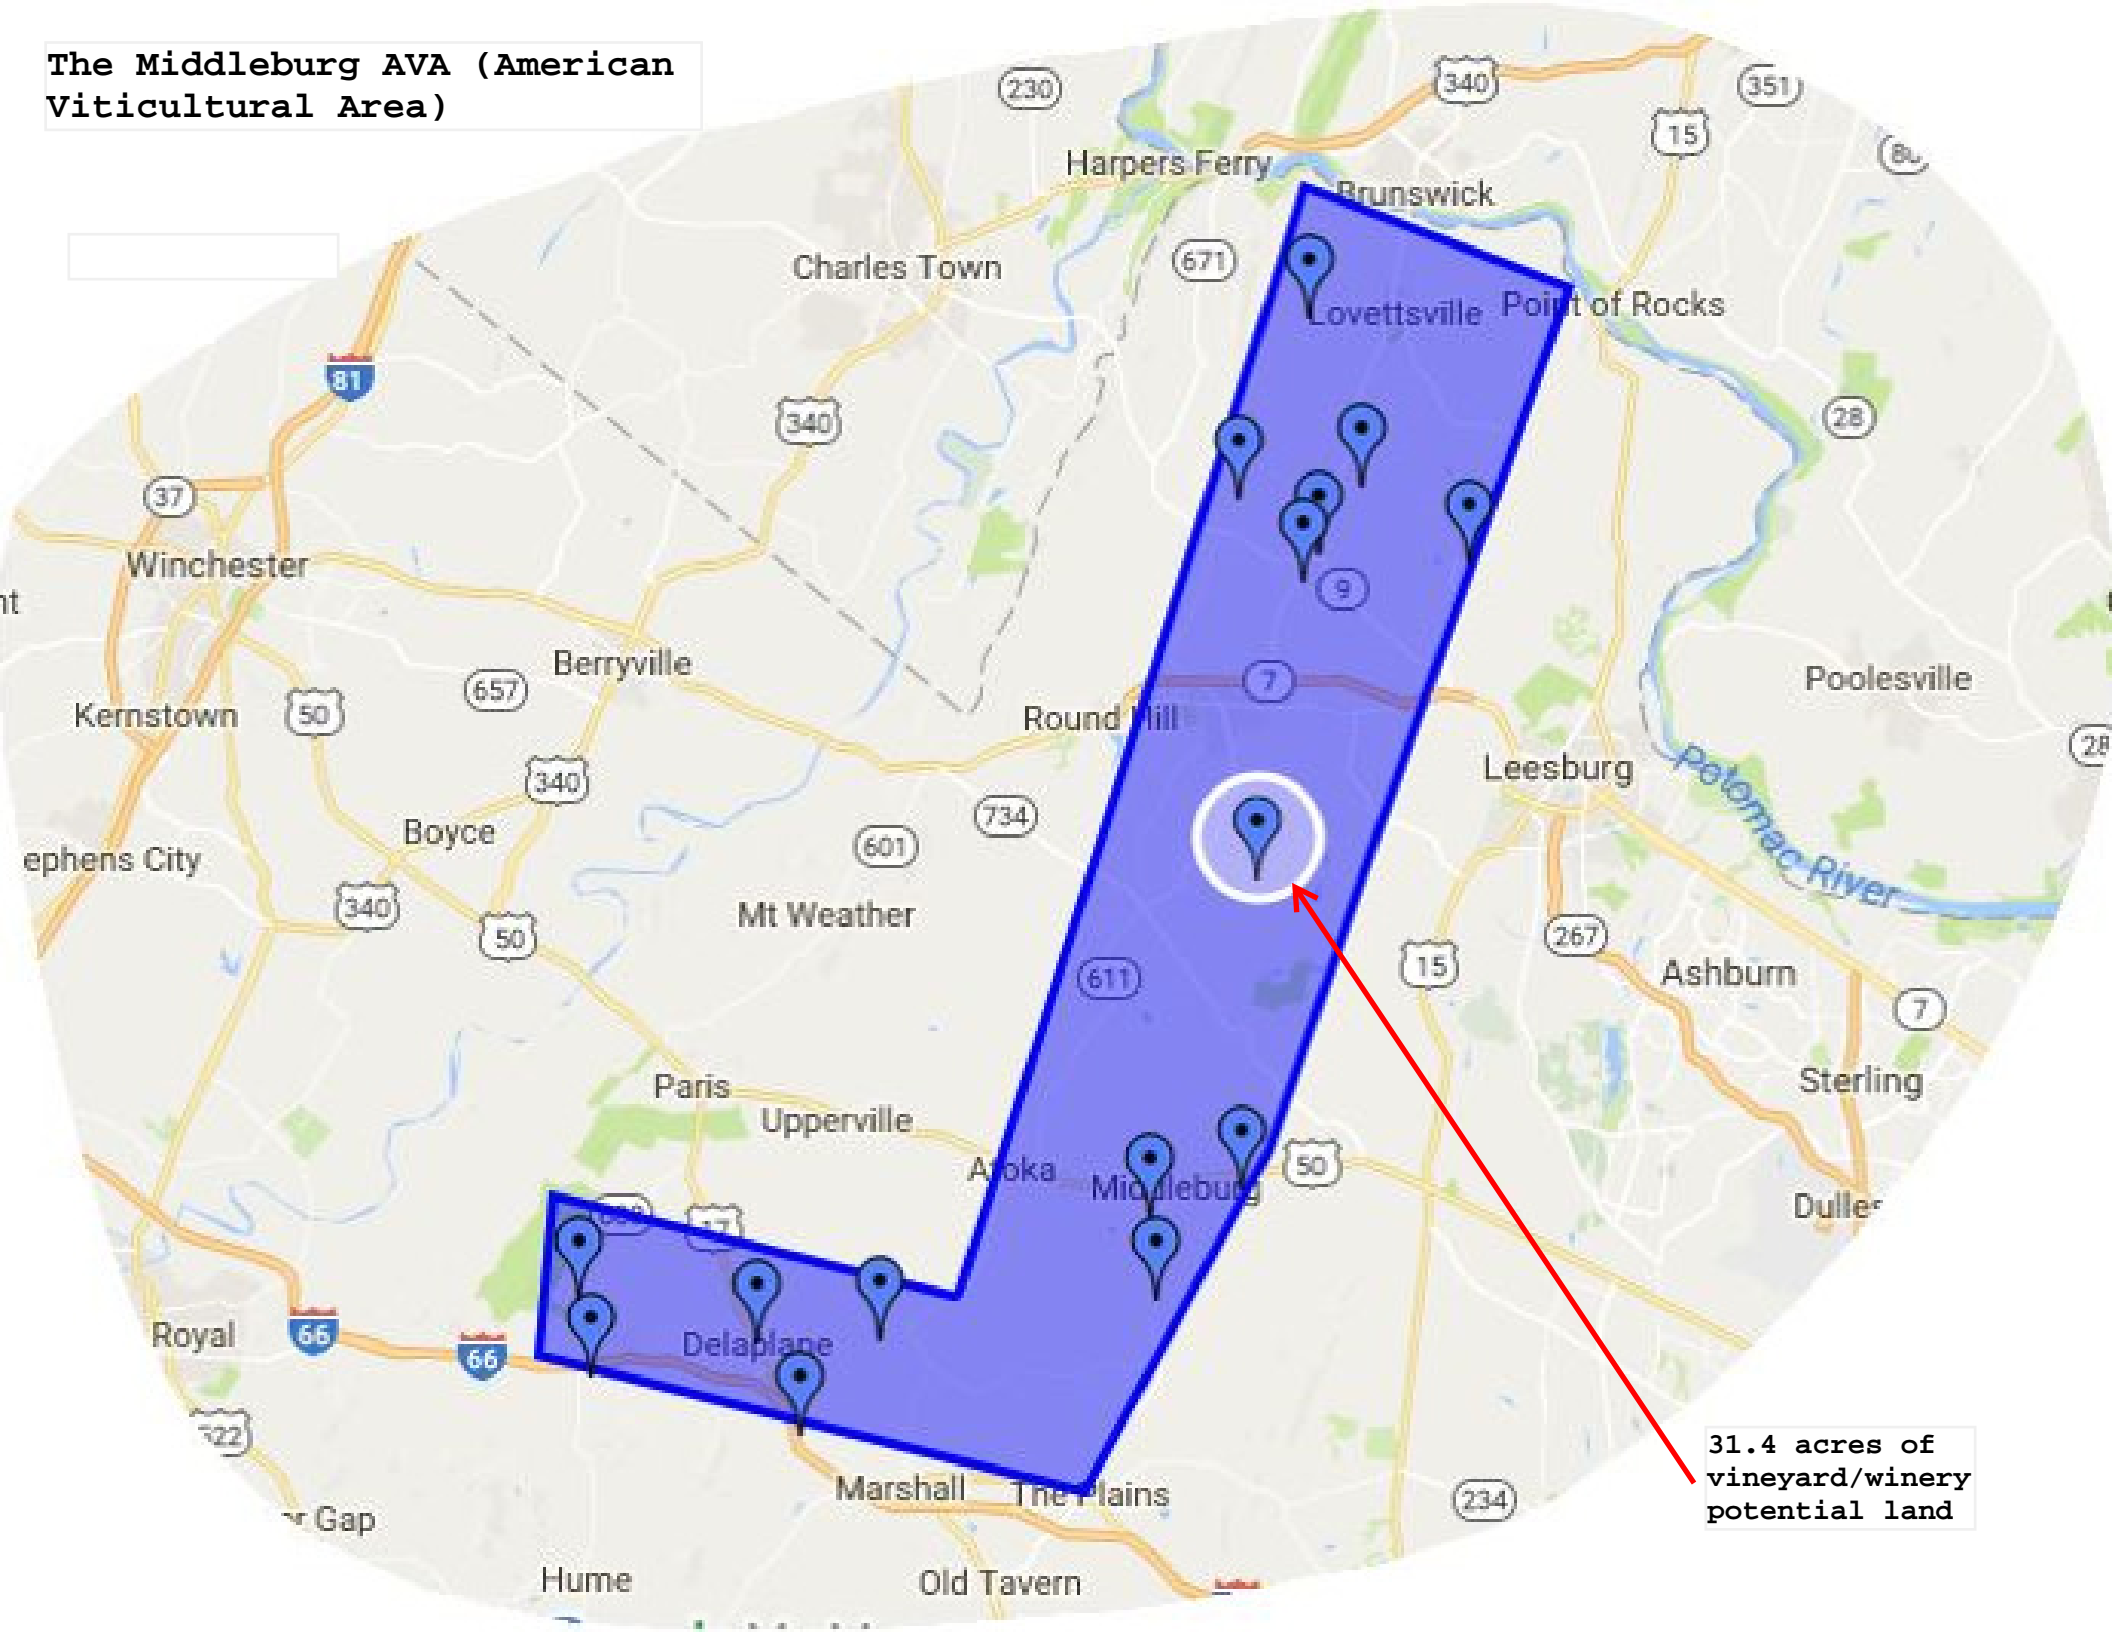

The Middleburg AVA (American Viticultural Area)

31.4 acres of vineyard/winery potential land